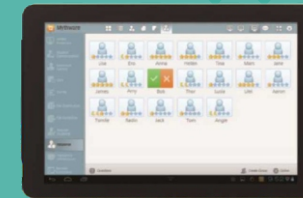

SOFTWARE LAB BAHASA MULTIMEDIA

SOFTWARE MASTER + CLIENT

- Screen broadcast
- Student demonstration
- Interactive whiteboard
- Response & competition
- Monitor & control
- Student registration
- Remote command
- Remote setting
- Quiz
- Survey
- File distribution/collecion
- web/application policy
- Thumbnail view
- Automatic connection